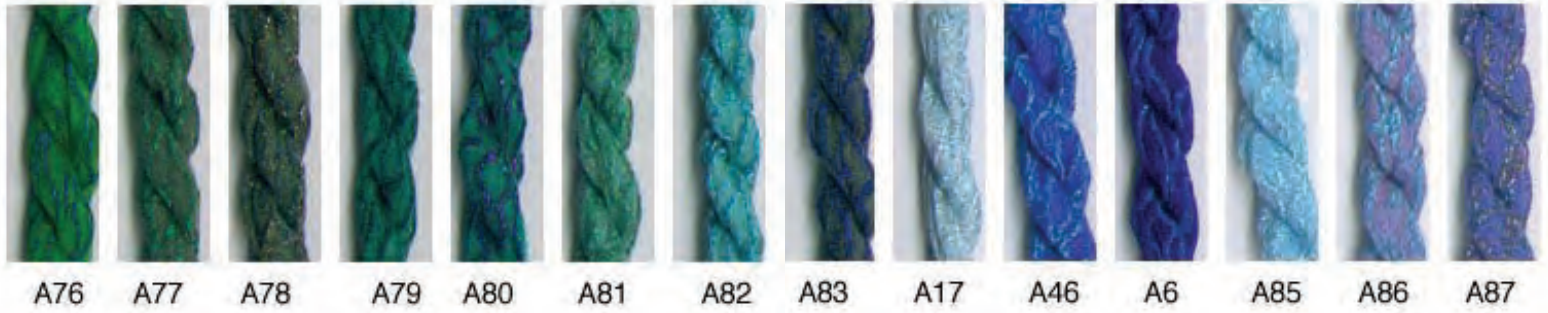

Antica – AT1- AT12

Rachel – B1- B46

Rachelette Classic – A64 - A75

Rachelette Classic – A76 - A95

Rachelette Antique Collection – A105 - A114

Rachelette Peppermint Collection – A27 - A127

Rachelette Private Reserve – A151 - A184

Rachelette Pale Colors – A128 - A138

Rachelette Mid Neutral Colors – A139 - A150

Snow 00-29

00 02 03 05 06 07 08 09 10 11 12 13 14 15

16 17 18 19 20 21 22 23 24 25 26 27 28 29

30 31 32 33 34