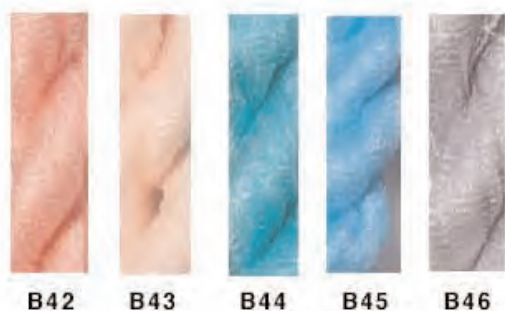

Antica – AT1- AT12

Rachel – B1- B46

Rachelette Classic – A64 - A75

Rachelette Classic – A76 - A95

Rachelette Antique Collection – A105 - A114

Rachelette Peppermint Collection – A27 - A127

Rachelette Private Reserve – A151 - A184

Rachelette Pale Colors – A128 - A138

Rachelette Mid Neutral Colors – A139 - A150

Snow 00-29

00 02 03 05 06 07 08 09 10 11 12 13 14 15

16 17 18 19 20 21 22 23 24 25 26 27 28 29

30 31 32 33 34