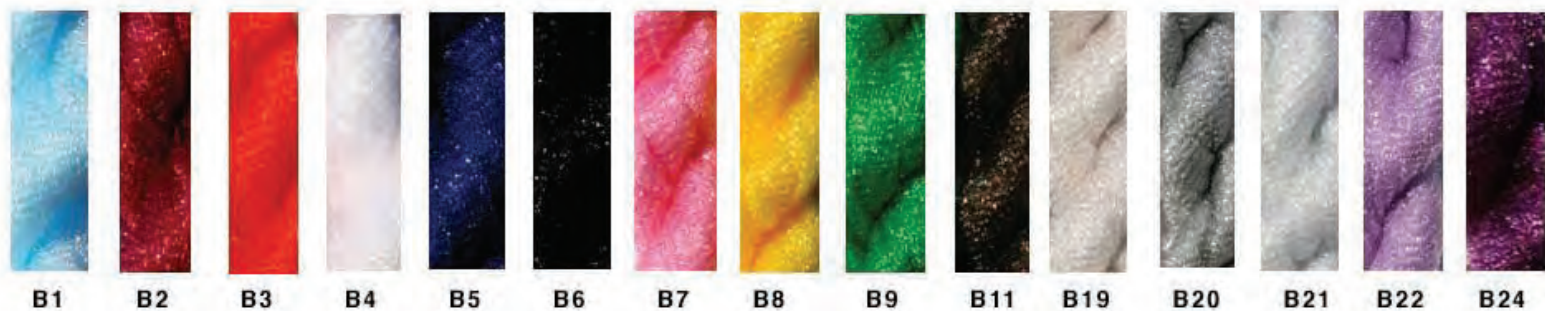

Antica – AT1- AT12

Rachel – B1- B46

Rachelette Classic – A64 - A75

Rachelette Classic – A76 - A95

Rachelette Antique Collection – A105 - A114

Rachelette Peppermint Collection – A27 - A127

Rachelette Private Reserve – A151 - A184

Rachelette Pale Colors – A128 - A138

Rachelette Mid Neutral Colors – A139 - A150

Snow 00-29

00 02 03 05 06 07 08 09 10 11 12 13 14 15

16 17 18 19 20 21 22 23 24 25 26 27 28 29

30 31 32 33 34