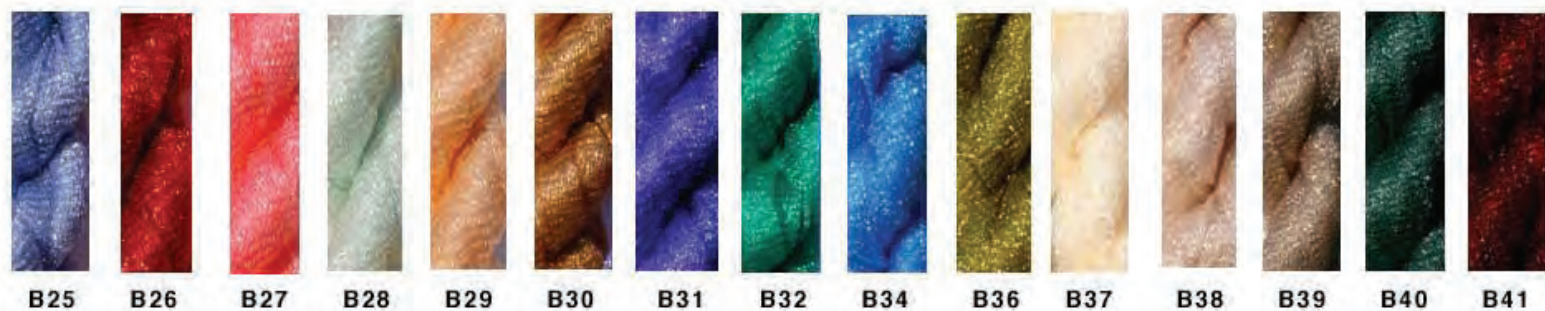

Antica – AT1- AT12

Rachel – B1- B46

Rachelette Classic – A64 - A75

Rachelette Classic – A76 - A95

Rachelette Antique Collection – A105 - A114

Rachelette Peppermint Collection – A27 - A127

Rachelette Private Reserve – A151 - A184

Rachelette Pale Colors – A128 - A138

Rachelette Mid Neutral Colors – A139 - A150

Snow 00-29

00 02 03 05 06 07 08 09 10 11 12 13 14 15

16 17 18 19 20 21 22 23 24 25 26 27 28 29

30 31 32 33 34